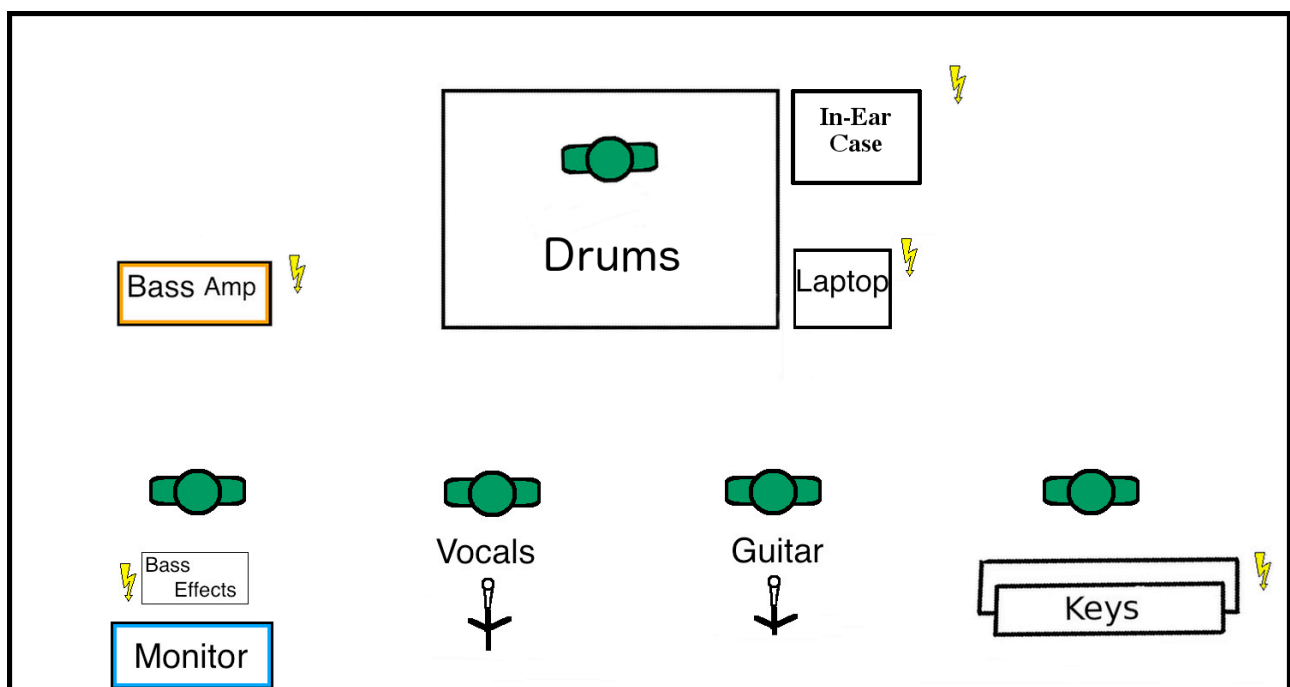

We need:

- 1x CAT cable (Cat5e or Cat7) from stage to FOH
- If it should be longer than 80 meters, notify in advance
- A dry backstage area with direct access to the stage
 - 2 x mic stands with boom arms (for backing vocals and antenna)
 - Bass Cabinet (4 ohms)

Stage setup:

Monitoring:

Since we have an In-Ear Rack, we take care of our monitoring, except for our bassist. He continues to rely on classic monitoring and needs a floor wedge. Its aux output comes from our In-Ear Rack. Responsible for his monitor mix is our FOH engineer.

Channellist: (The order may still change until the concert, but since we're on our own stagebox, it will not affect your patching anyway)

Nr	Signal	Mikros	Input	Wo
1	Bass Drum	TG D71	Local 01	Splitter/Front
2	Snare Top	e904	Local 02	Splitter/Front
3	Tom 1	e904	Local 03	X32/ Back
4	Tom 2	e904	Local 04	X32/Back
5	Tom 3	e904	Local 05	X32/ Back
6	Tom 4	e904	Local 06	X32/ Back
7	Overhead L	C414	Local 07	X32/ Back
8	Overhead R	C414	Local 08	X32/ Back
9	Bass	-	Local 09	Splitter/Front
10	Snare Bot	e904	Local 10	X32/Back
11	Git L	-	Local 11	Splitter/Front
12	Git R	-	Local 12	Splitter/Front
13	Keys L	-	Local 13	Splitter/Front
14	Keys R	-	Local 14	Splitter/Front
15	Voc Gilbert	e845s	Local 15	Splitter/Front
16	Voc Nele	Om7	Local 16	Splitter/Front
17	Playbacks L	-	Aux 1	X32/ Back
18	Playbacks R	-	Aux 2	X32/ Back
19	Click	-	Aux 3	X32/ Back